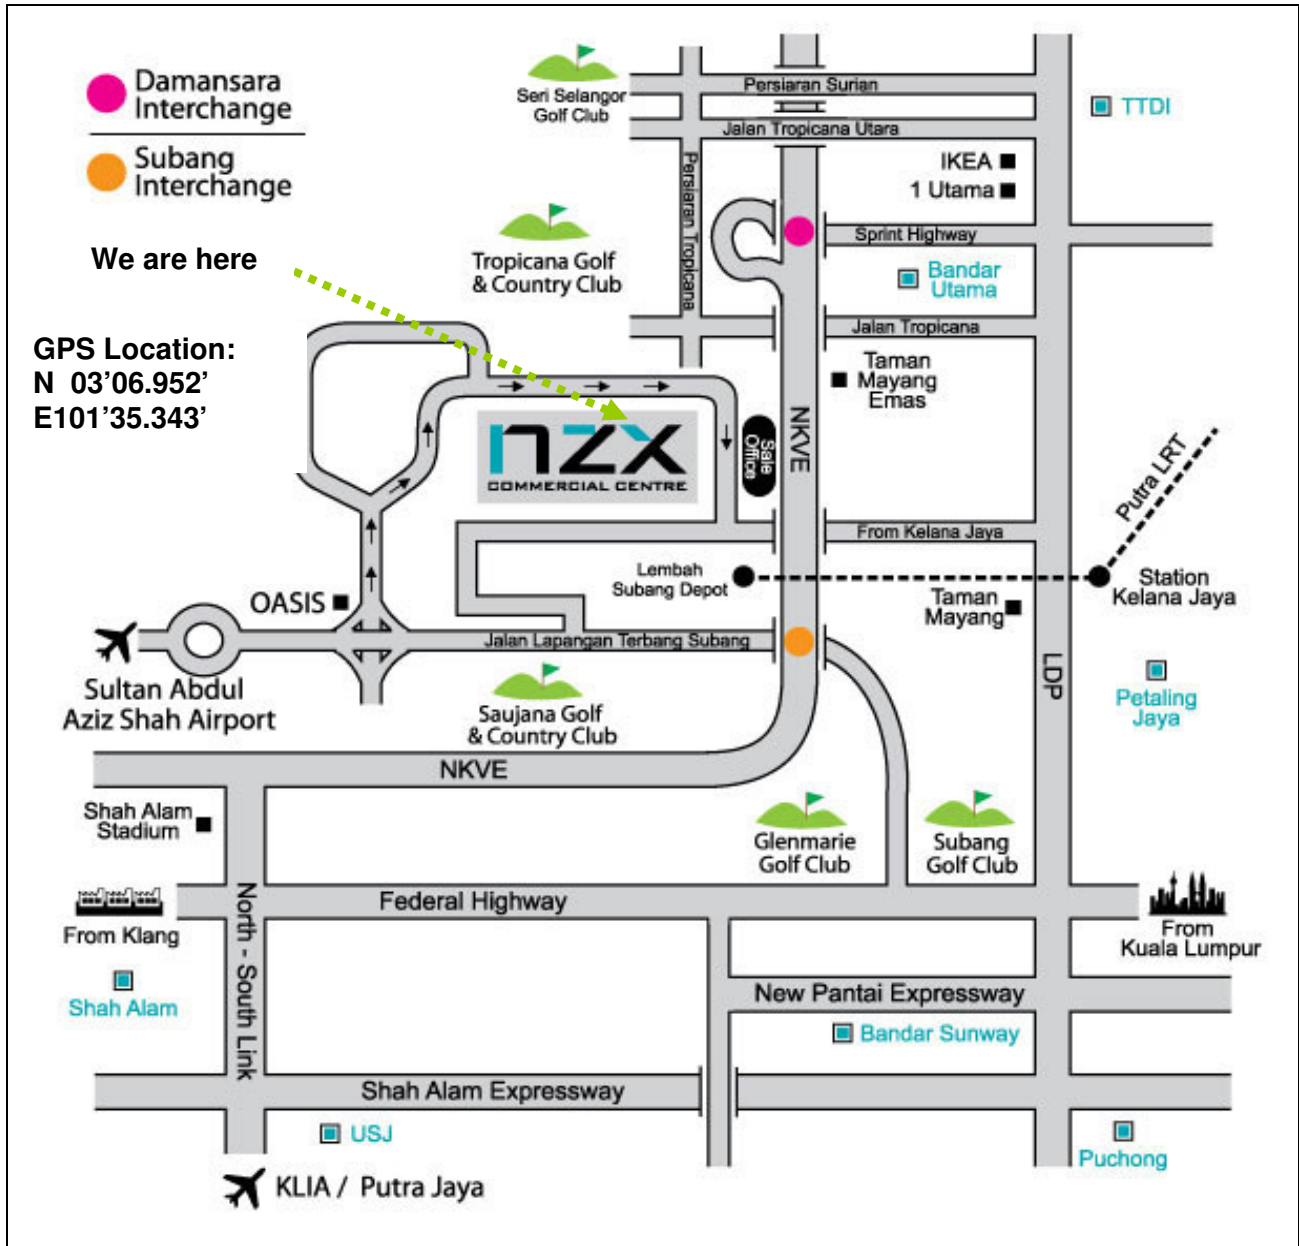

LOCATION MAP

EXELITE RESOURCES SDN BHD

EXELITE RESOURCES SDN BHD (787718-U)
Unit 97-2, 2nd Floor,
NZX Commercial Centre,
Jalan PJU 1A/ 41B, PJU 1A, Ara Jaya,
47301 Petaling Jaya,
Selangor Darul Ehsan, Malaysia.